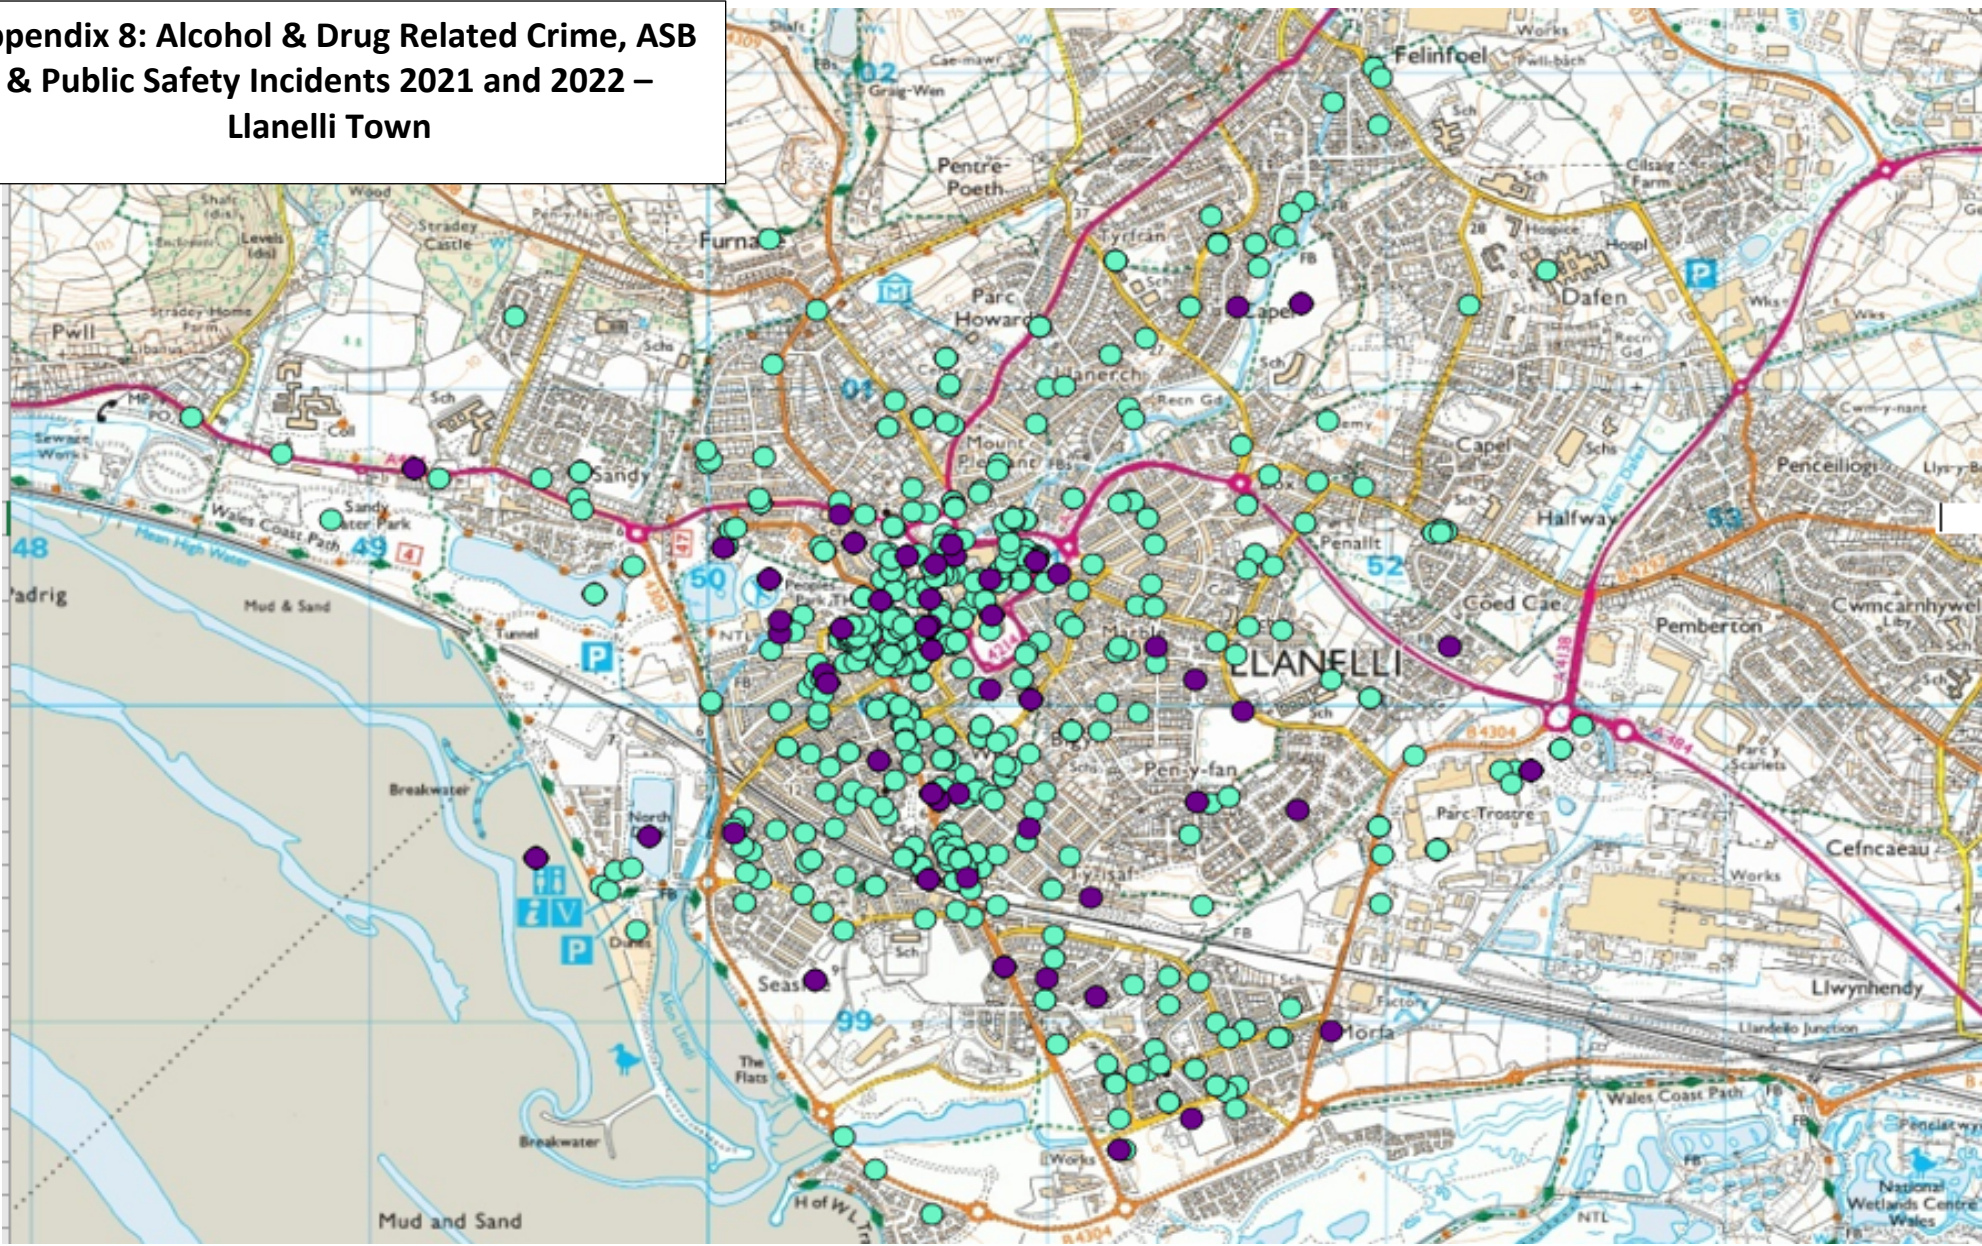

**Appendix 8: Alcohol & Drug Related Crime, ASB  
& Public Safety Incidents 2021 and 2022 –  
Llanelli Town**

**Alcohol & Drug Related Crime, ASB & Public Safety  
Incidents 2021 and 2022 – Llanelli Town**

**J. Davies, Analyst**

**● Alcohol Related ● Drug Related**